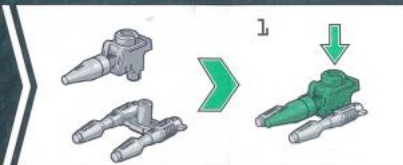

F719472990 Ass. PN0008023