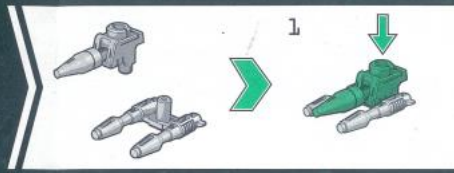

F719472990 Ass. PN0008023