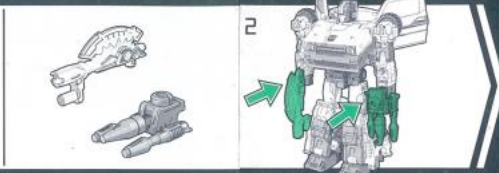

F719472990 Ass. PN0008023