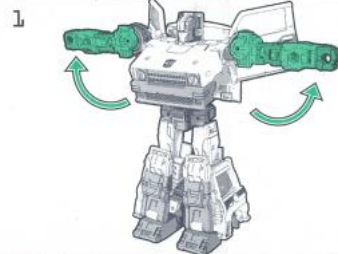

F719472990 Ass. PN0008023