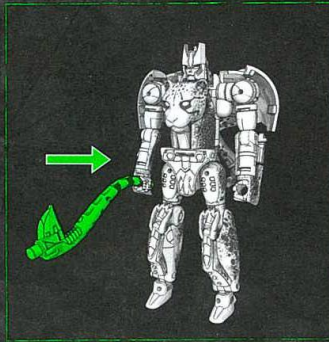

TRANSFORMERS KINGDOM WAR OF CYBERTRON TRILOGY

取扱説明書
対象年齢
15才以上

TRANSFORMERS

TRANSFORMERS
CHEETOR

WFC-K4