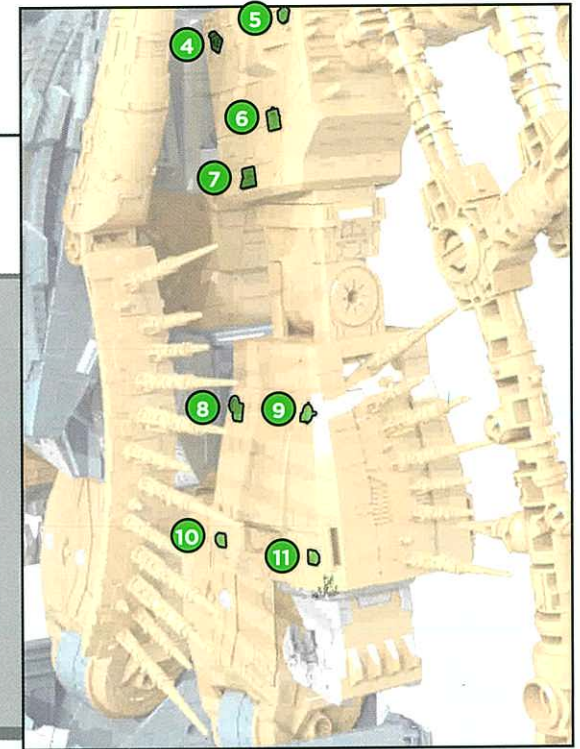

89

90

91

92

93

94

95

Reverse steps to convert back to terrifying planet mode.

MINI STAND

STAND REMOVAL

STAND REMOVAL

1

2

180°

3

4