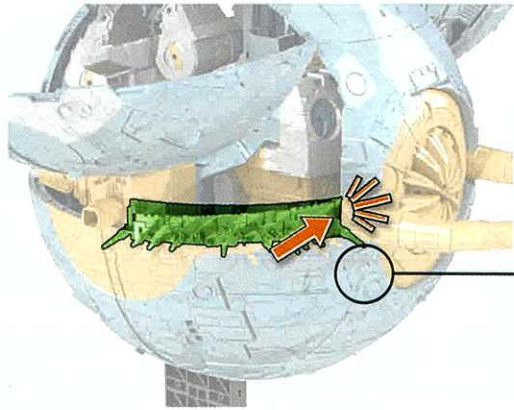

**"I HAVE SUMMONED YOU
HERE FOR A PURPOSE."**

-UNICRON-

- 27" tall robot mode
- 30" planet mode diameter
- 50 points of articulation
- 16 pounds

ASSEMBLE THE COLOSSAL PLANET EATER

8

90°

9

10