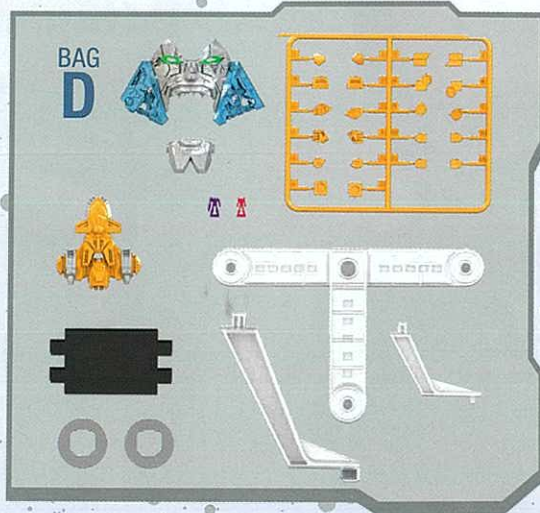

**"I HAVE SUMMONED YOU
HERE FOR A PURPOSE."**

-UNICRON-

- 27" tall robot mode
- 30" planet mode diameter
- 50 points of articulation
- 16 pounds

ASSEMBLE THE COLOSSAL PLANET EATER

8

90°

9

10