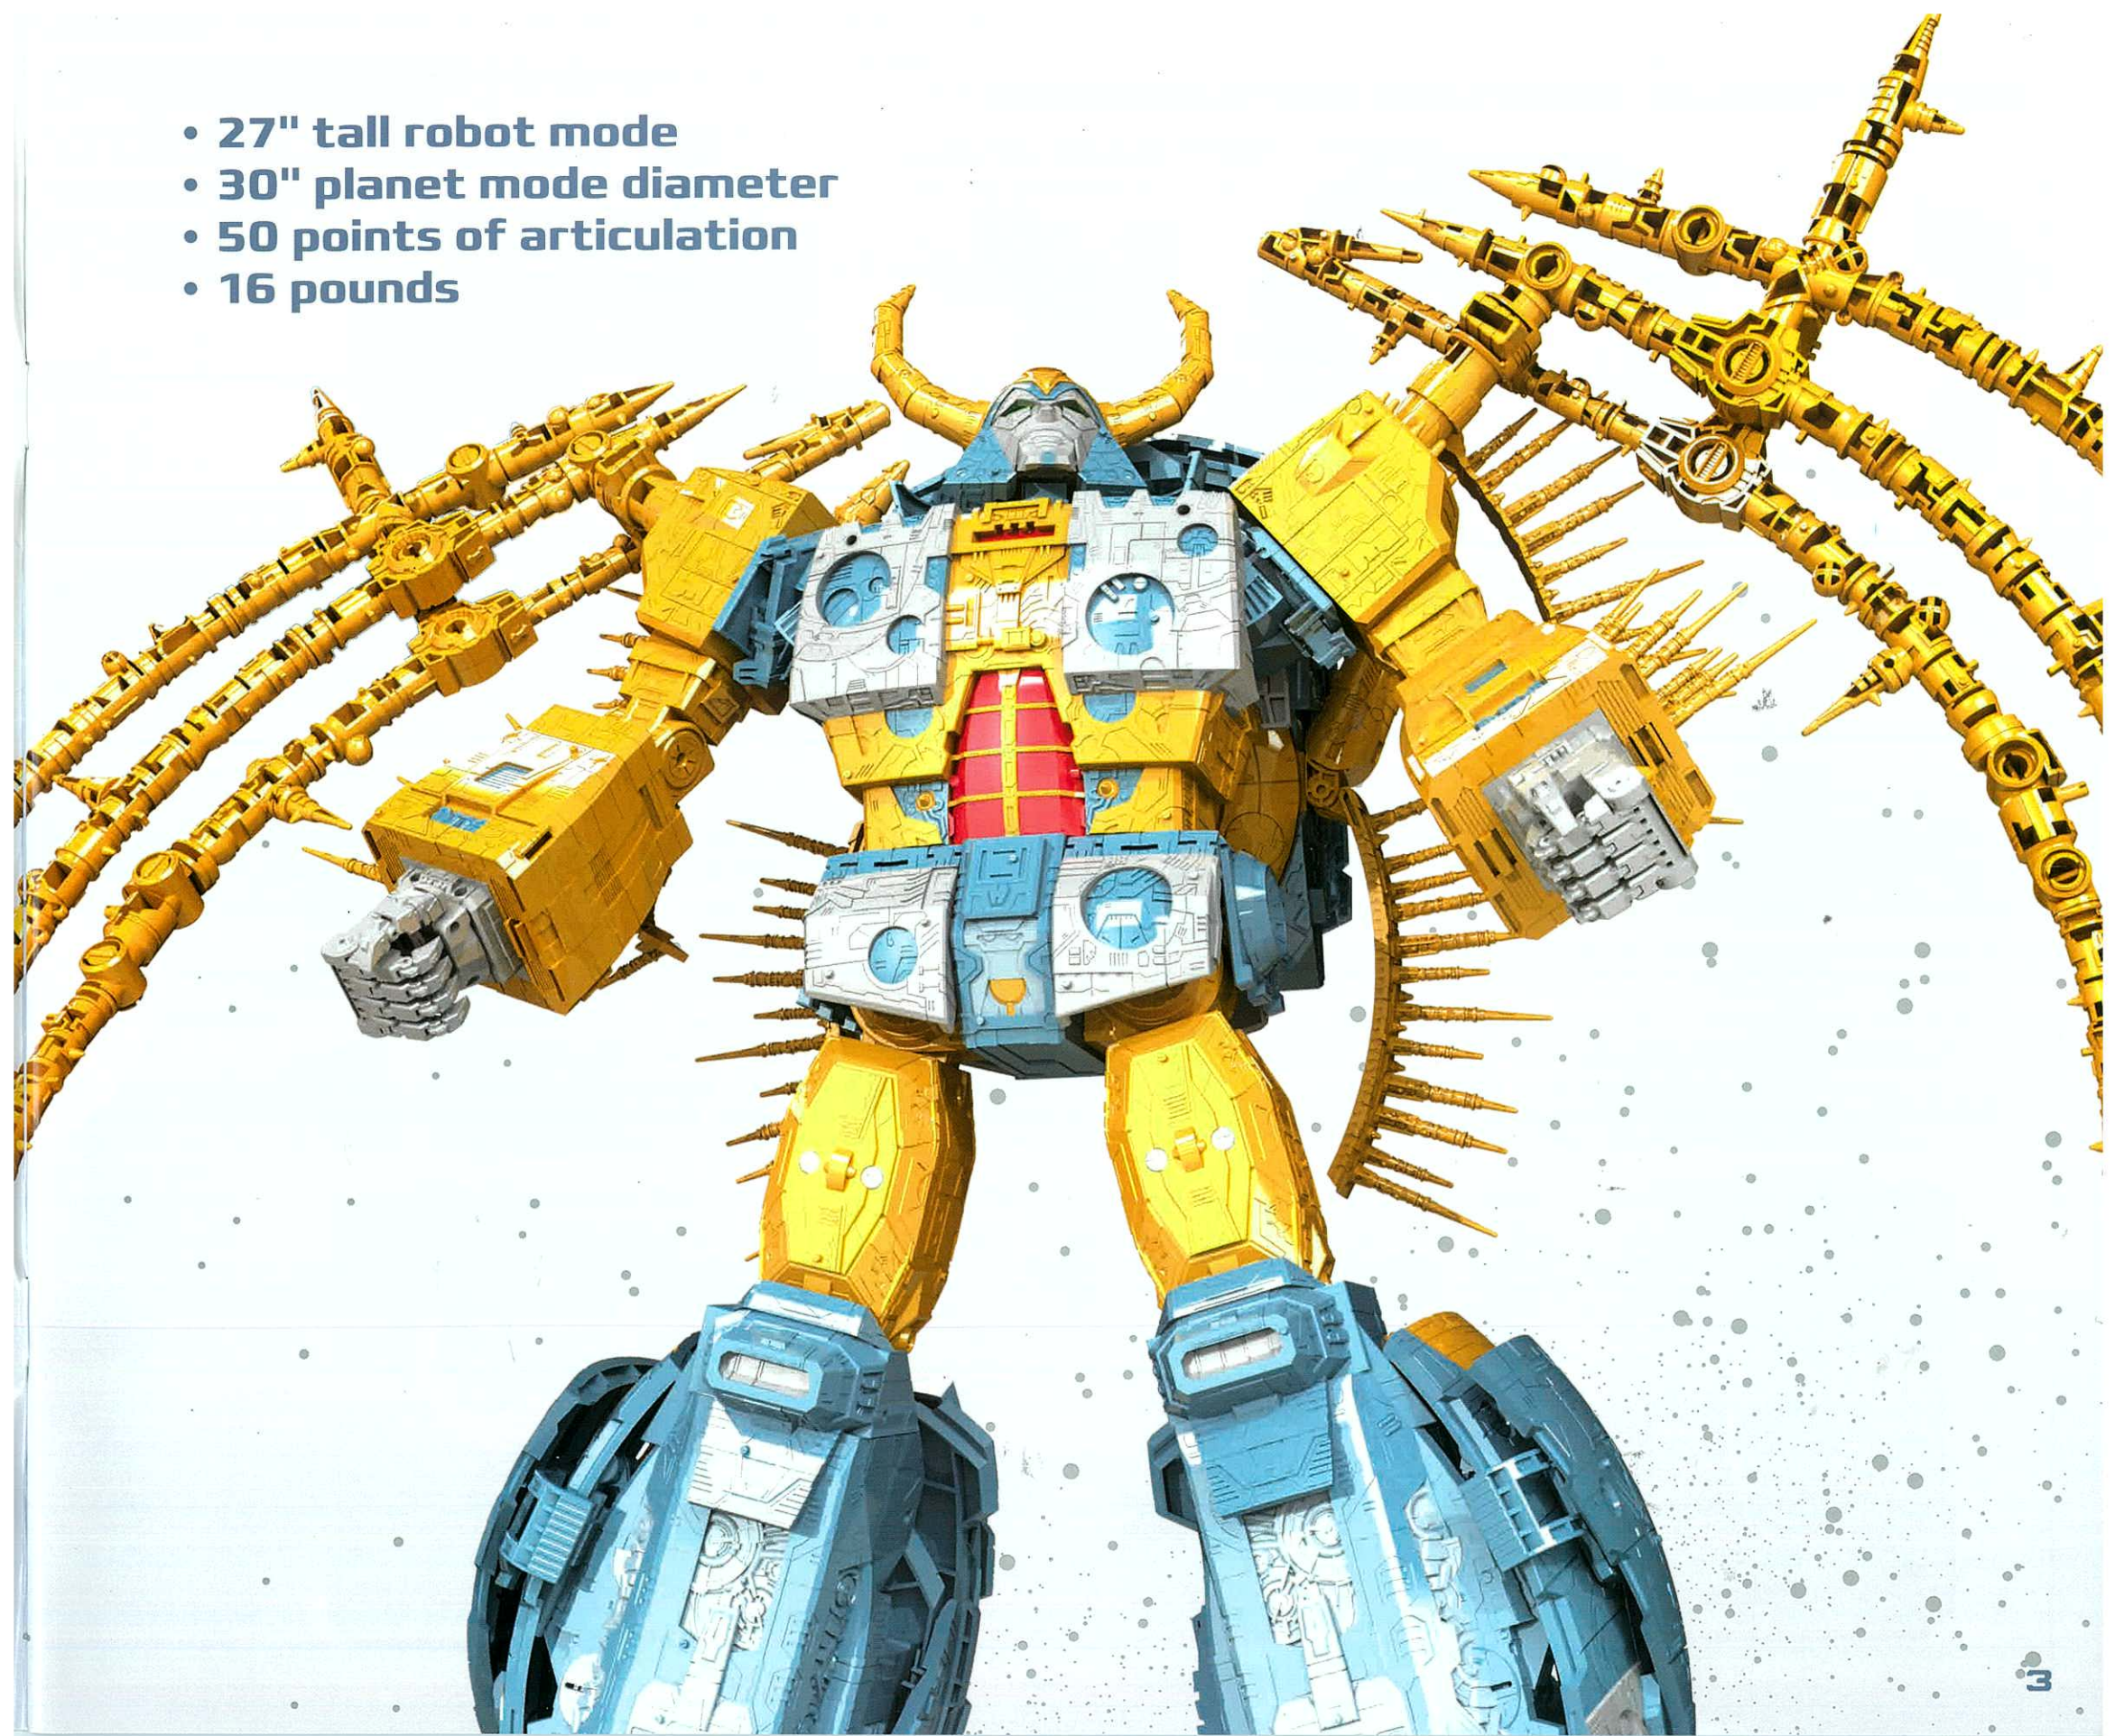

15+

TAKARA
TOMY

UNICRON

TRANSFORMERS

Assembly required.

DESIGNED BY
HasLab

UNICRON

The Lord of Chaos. The Planet Eater. The Chaos Bringer.

• **Unicron stands alone as the most menacing figure in Transformers lore, capable of devouring entire worlds and civilizations. He debuted in the 1986 film *Transformers: The Movie* and his insatiable appetite nearly brought the entire universe to its knees. But his legacy transcends both space and time.**

**"I HAVE SUMMONED YOU
HERE FOR A PURPOSE."**

-UNICRON-

- 27" tall robot mode
- 30" planet mode diameter
- 50 points of articulation
- 16 pounds

ASSEMBLE THE COLOSSAL PLANET EATER

8

90°

9

10