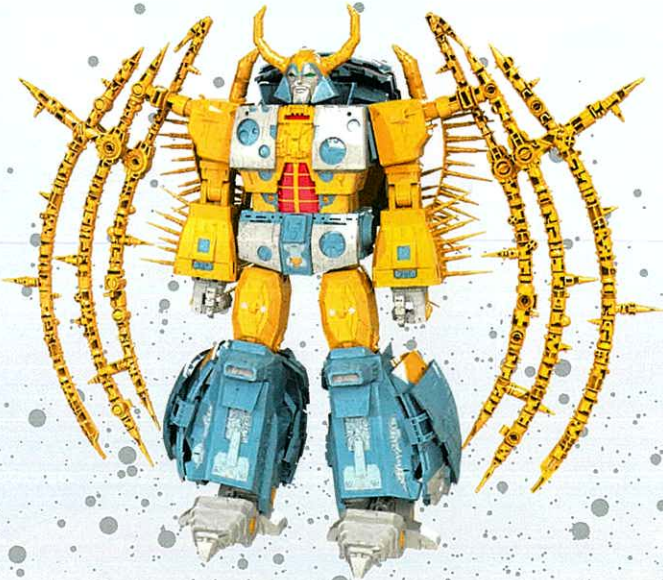

STAND REMOVAL