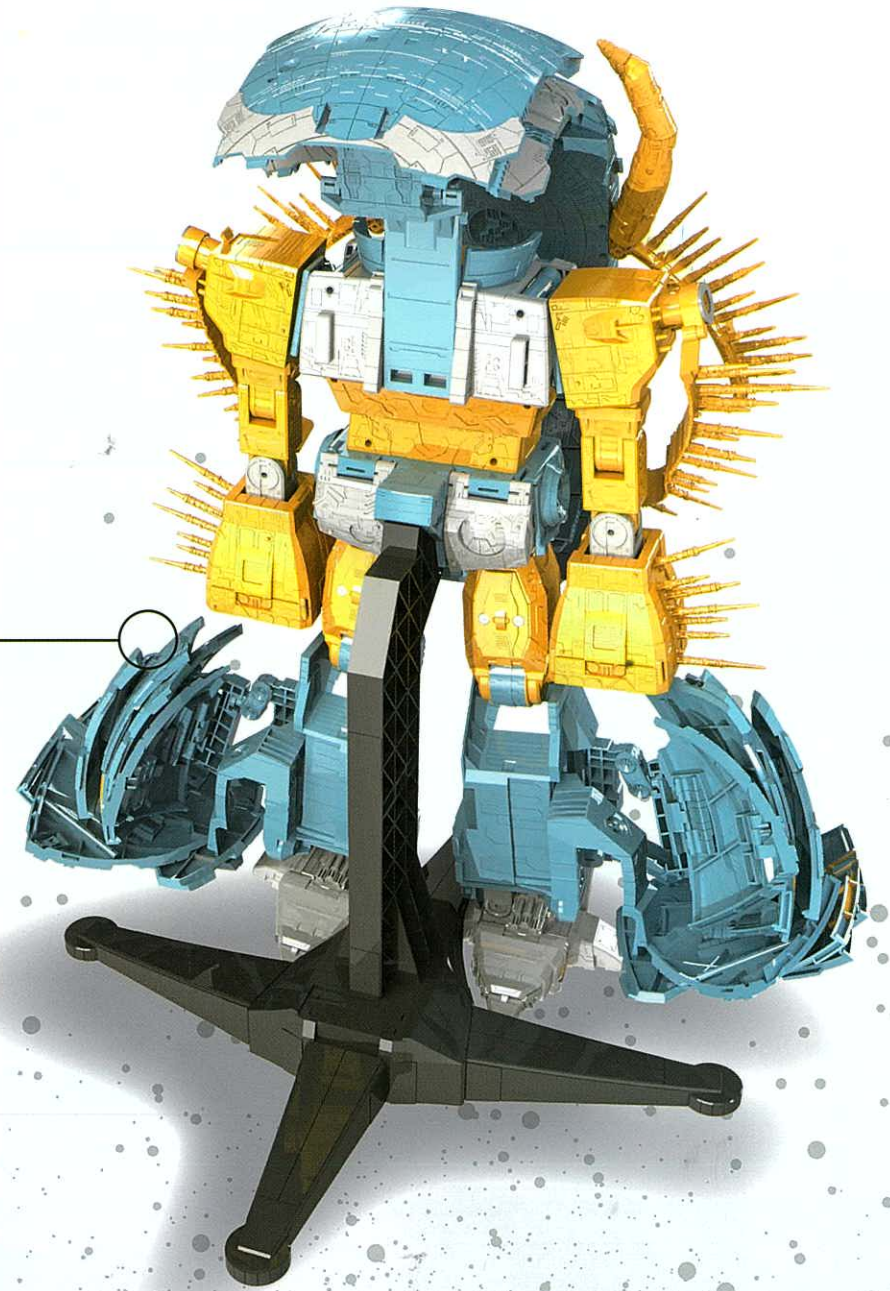

• **Unicron stands alone as the most menacing figure in Transformers lore, capable of devouring entire worlds and civilizations. He debuted in the 1986 film *Transformers: The Movie* and his insatiable appetite nearly brought the entire universe to its knees. But his legacy transcends both space and time.**

42

43

33

180°

34

38

180°

44

45

46

180°

47

51

52

180°

55