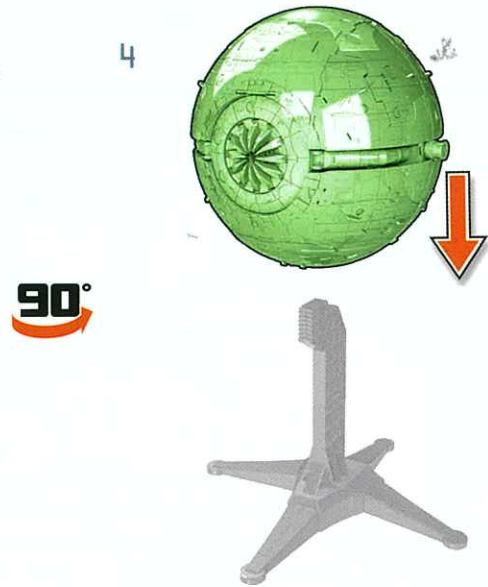

**"I HAVE SUMMONED YOU
HERE FOR A PURPOSE."**

-UNICRON-

- 27" tall robot mode
- 30" planet mode diameter
- 50 points of articulation
- 16 pounds

ASSEMBLE THE COLOSSAL PLANET EATER

8

90°

9

10

11

12

90°

13

14

15

16

17