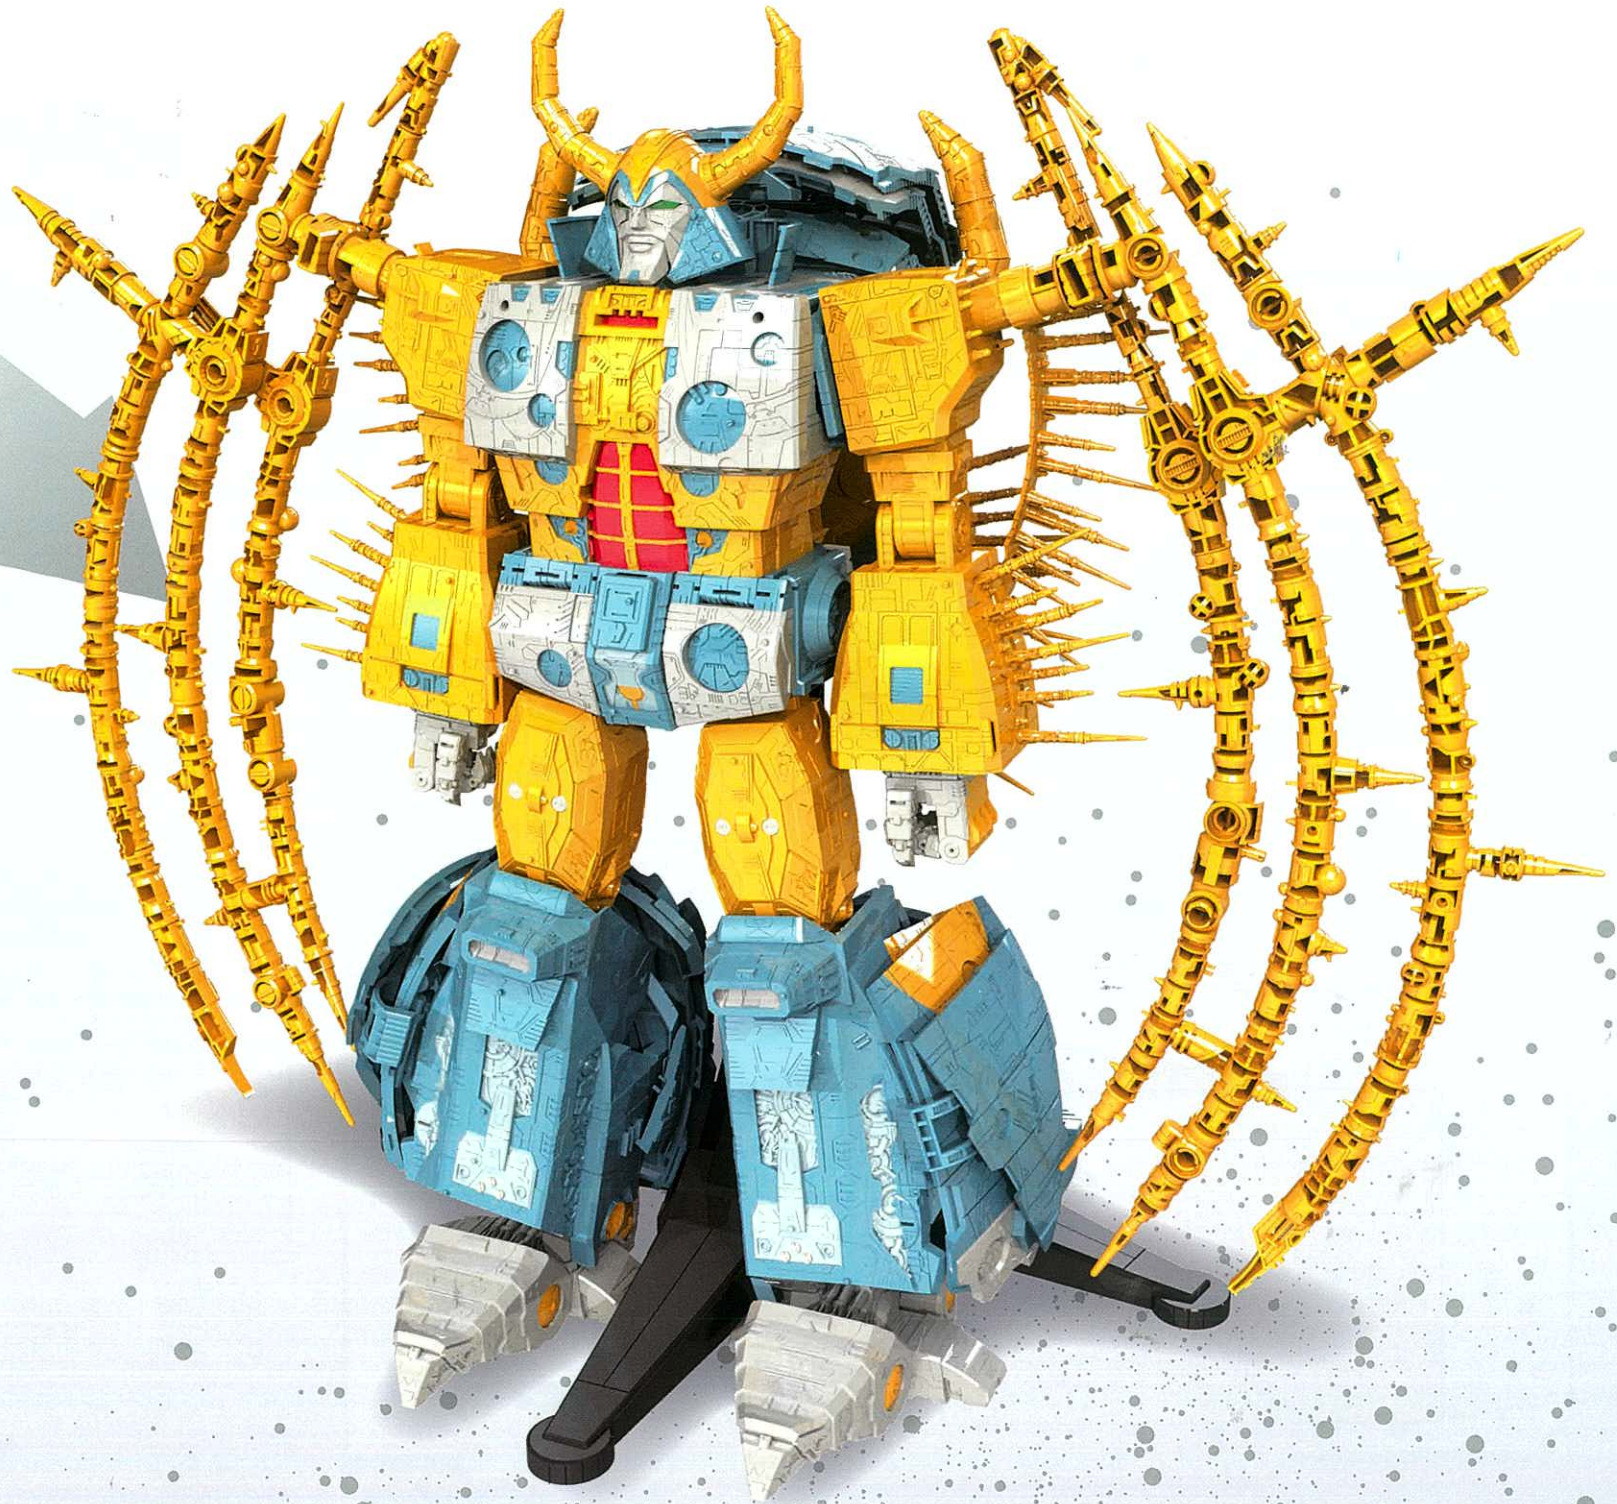

• **Unicron stands alone as the most menacing figure in Transformers lore, capable of devouring entire worlds and civilizations. He debuted in the 1986 film *Transformers: The Movie* and his insatiable appetite nearly brought the entire universe to its knees. But his legacy transcends both space and time.**

30

31

PLANET-EATING JAWS ARE GEARED TO OPEN SO THE VICIOUS PLANET EATER CAN DEVOUR UNASSUMING WORLDS.

OPEN AND CLOSE HIS PLANET MOUTH

CONVERT AND BRING FORTH THE MIGHTY CHAOS BRINGER

1

2

90°