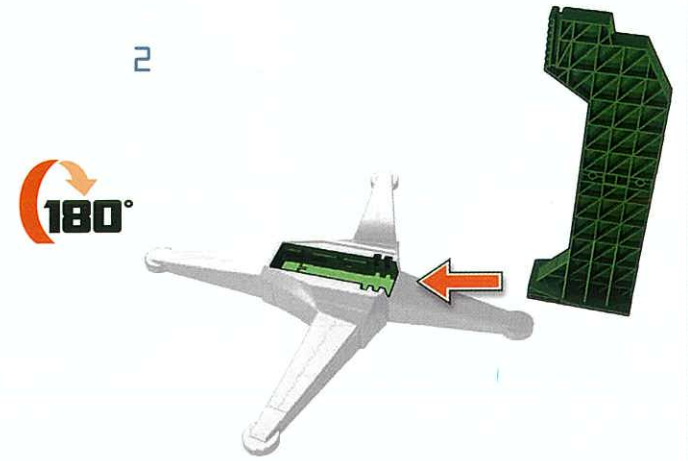

**"I HAVE SUMMONED YOU
HERE FOR A PURPOSE."**

-UNICRON-

- 27" tall robot mode
- 30" planet mode diameter
- 50 points of articulation
- 16 pounds

ASSEMBLE THE COLOSSAL PLANET EATER

8

90°

9

10

11

12

90°

13

14

15

16

17