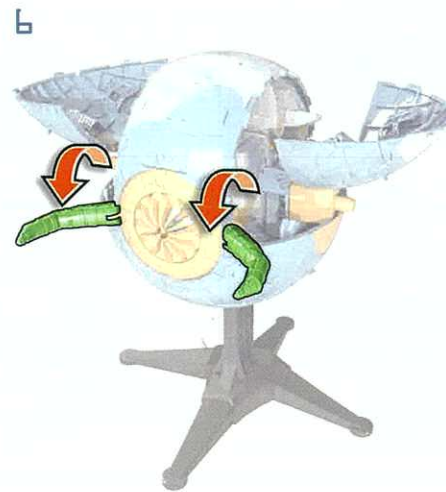

**"I HAVE SUMMONED YOU
HERE FOR A PURPOSE."**

-UNICRON-

- 27" tall robot mode
- 30" planet mode diameter
- 50 points of articulation
- 16 pounds

ASSEMBLE THE COLOSSAL PLANET EATER

8

90°

9

10

11

12

90°

13

14

15

16

17