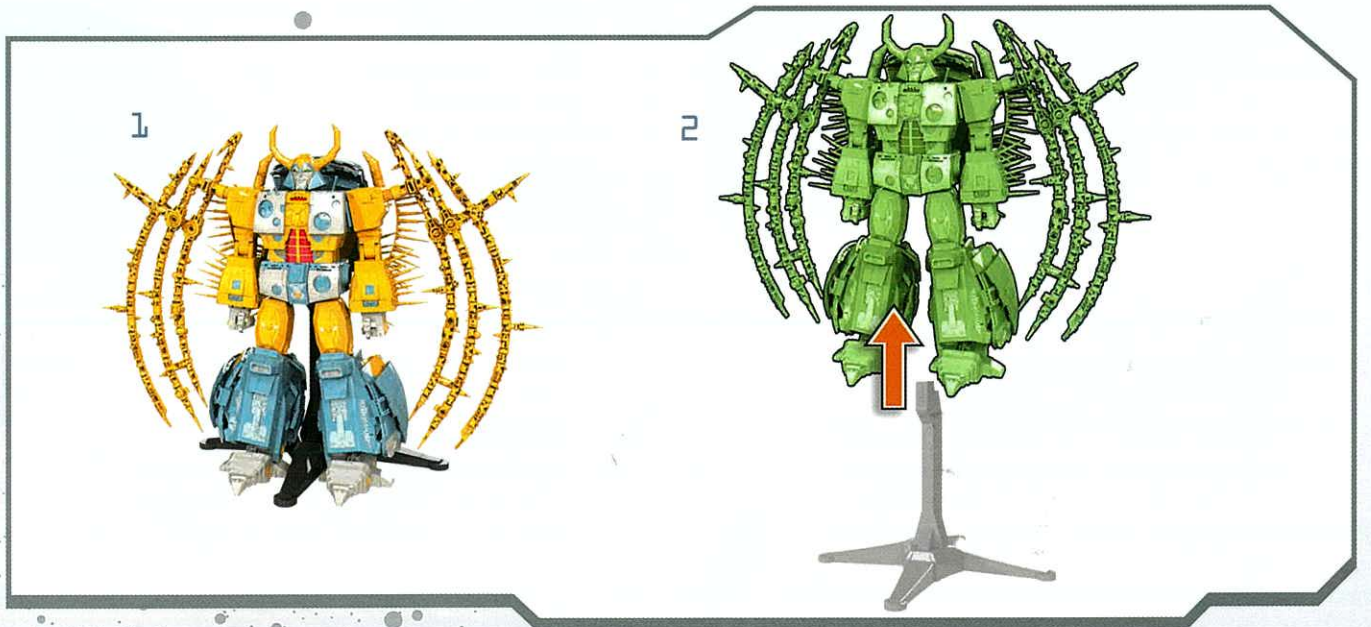

STAND REMOVAL