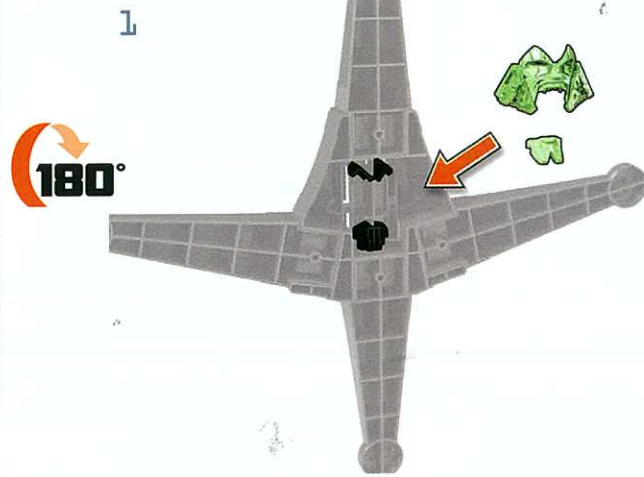

**"I HAVE SUMMONED YOU
HERE FOR A PURPOSE."**

-UNICRON-

- 27" tall robot mode
- 30" planet mode diameter
- 50 points of articulation
- 16 pounds

ASSEMBLE THE COLOSSAL PLANET EATER

8

90°

9

10

11

12

90°

13

14

15

16

17