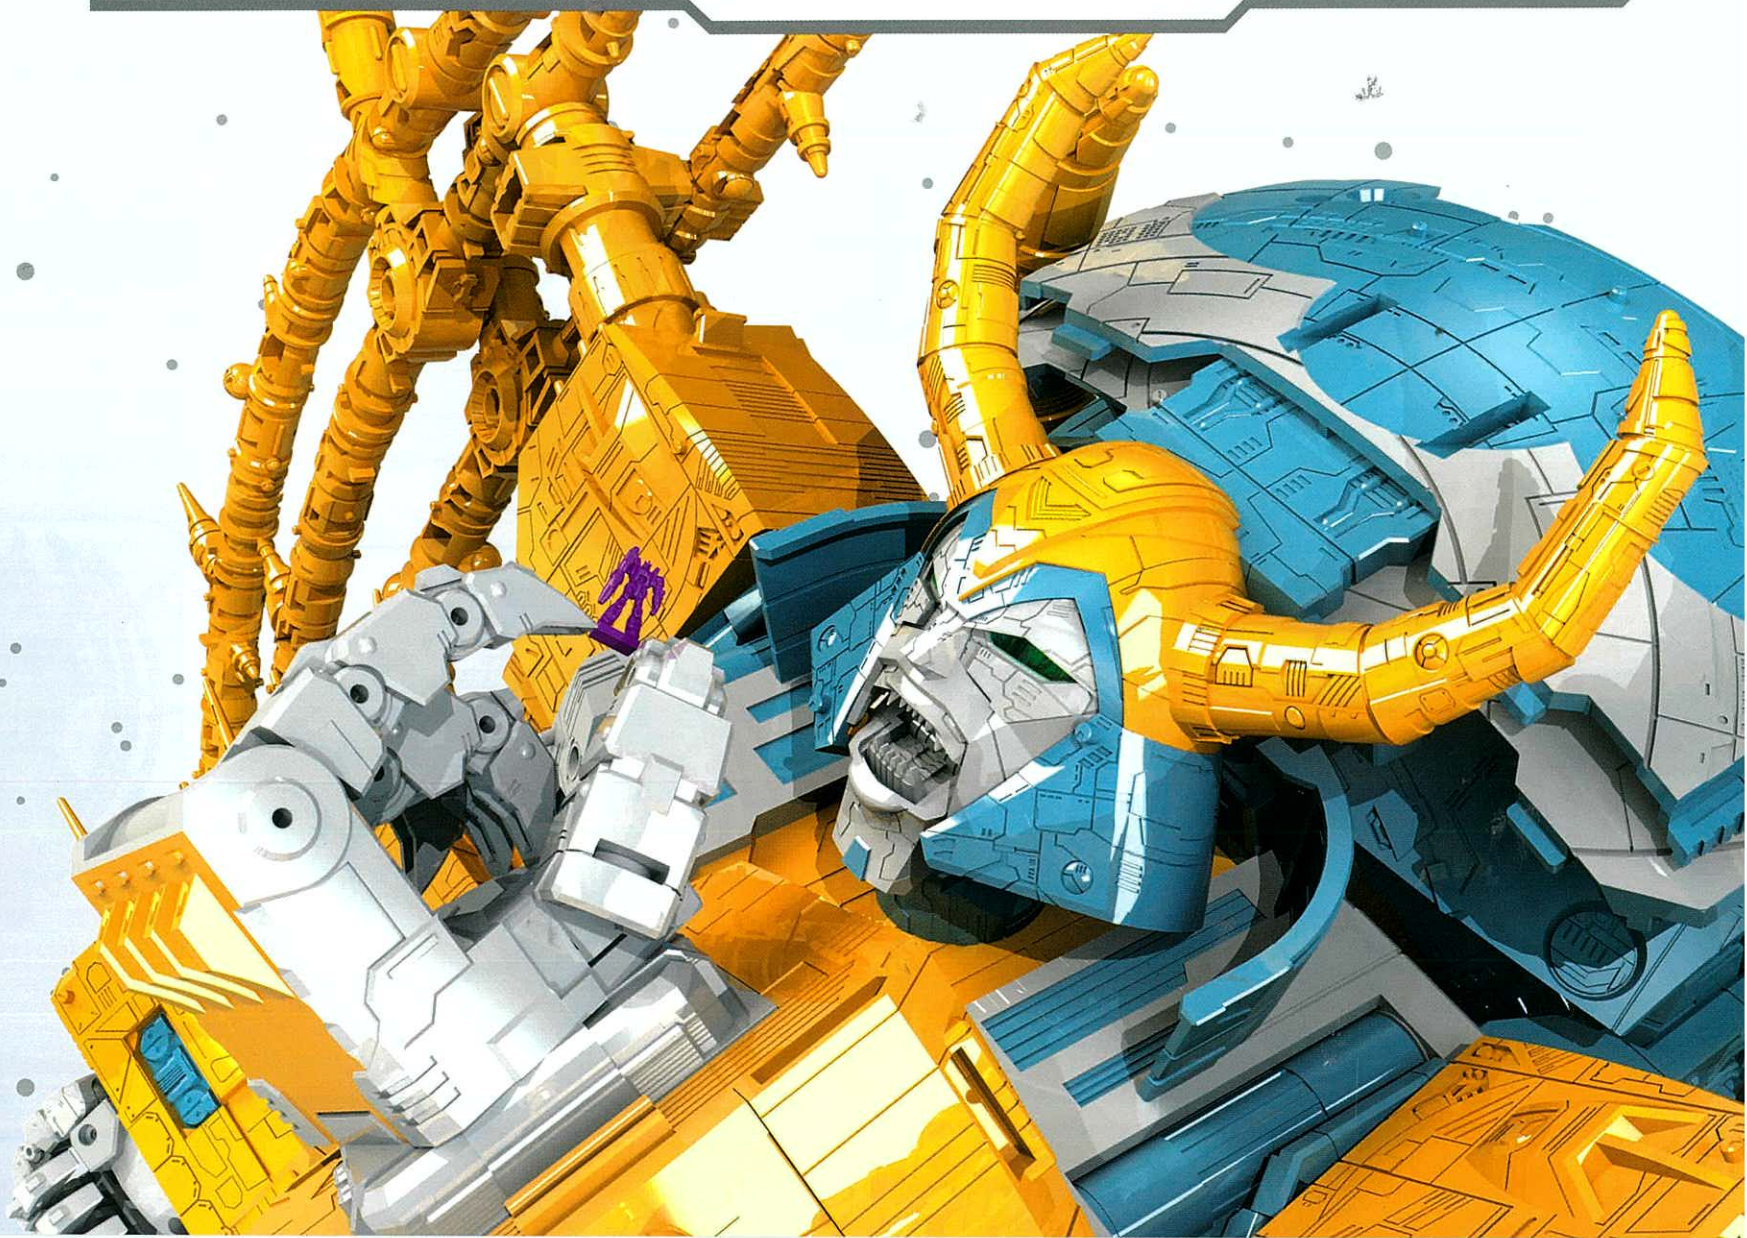

• **Unicron stands alone as the most menacing figure in Transformers lore, capable of devouring entire worlds and civilizations. He debuted in the 1986 film *Transformers: The Movie* and his insatiable appetite nearly brought the entire universe to its knees. But his legacy transcends both space and time.**

89

90

91

92

93

94

95

Reverse steps to convert back to terrifying planet mode.