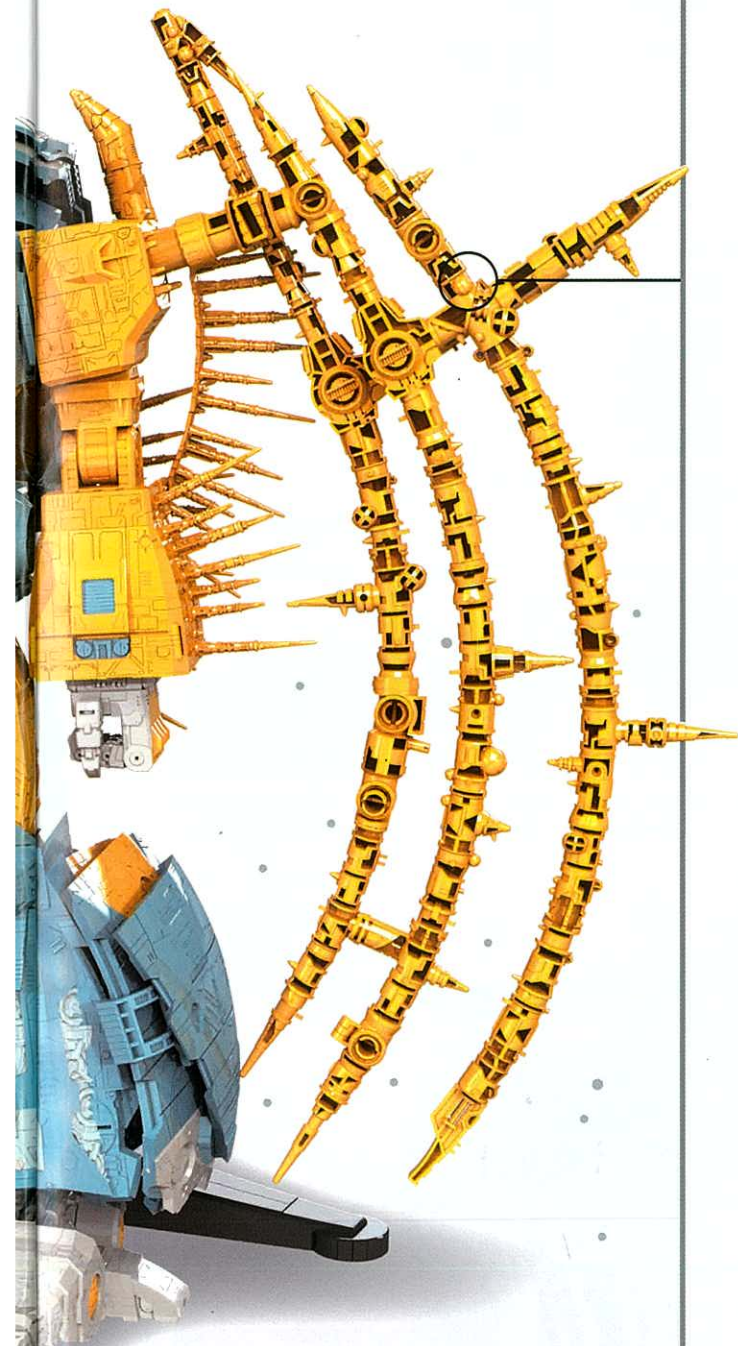

• **Unicron stands alone as the most menacing figure in Transformers lore, capable of devouring entire worlds and civilizations. He debuted in the 1986 film *Transformers: The Movie* and his insatiable appetite nearly brought the entire universe to its knees. But his legacy transcends both space and time.**

74

75

76

79

80

81

77

78

82

83

84

85

x2

86

87

88