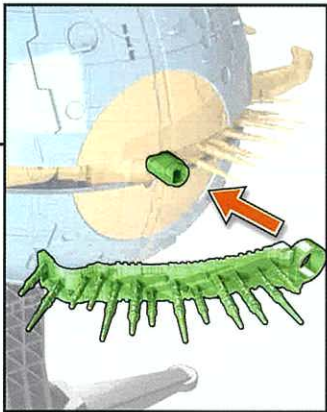

**"I HAVE SUMMONED YOU
HERE FOR A PURPOSE."**

-UNICRON-

- 27" tall robot mode
- 30" planet mode diameter
- 50 points of articulation
- 16 pounds

ASSEMBLE THE COLOSSAL PLANET EATER

8

90°

9

10

11

12

90°

13

14

15

16

17