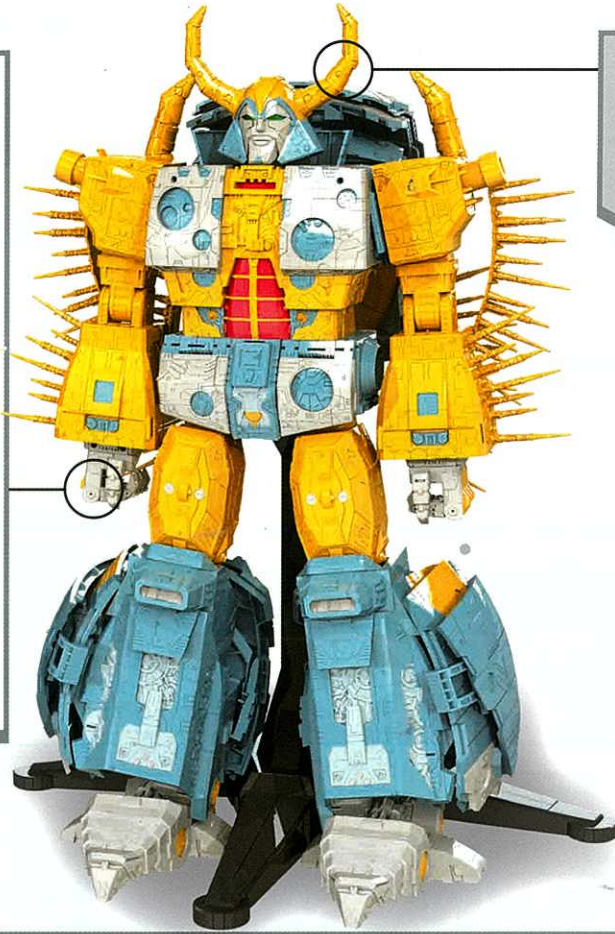

• **Unicron stands alone as the most menacing figure in Transformers lore, capable of devouring entire worlds and civilizations. He debuted in the 1986 film *Transformers: The Movie* and his insatiable appetite nearly brought the entire universe to its knees. But his legacy transcends both space and time.**

74

75

76

79

80

81

77

78